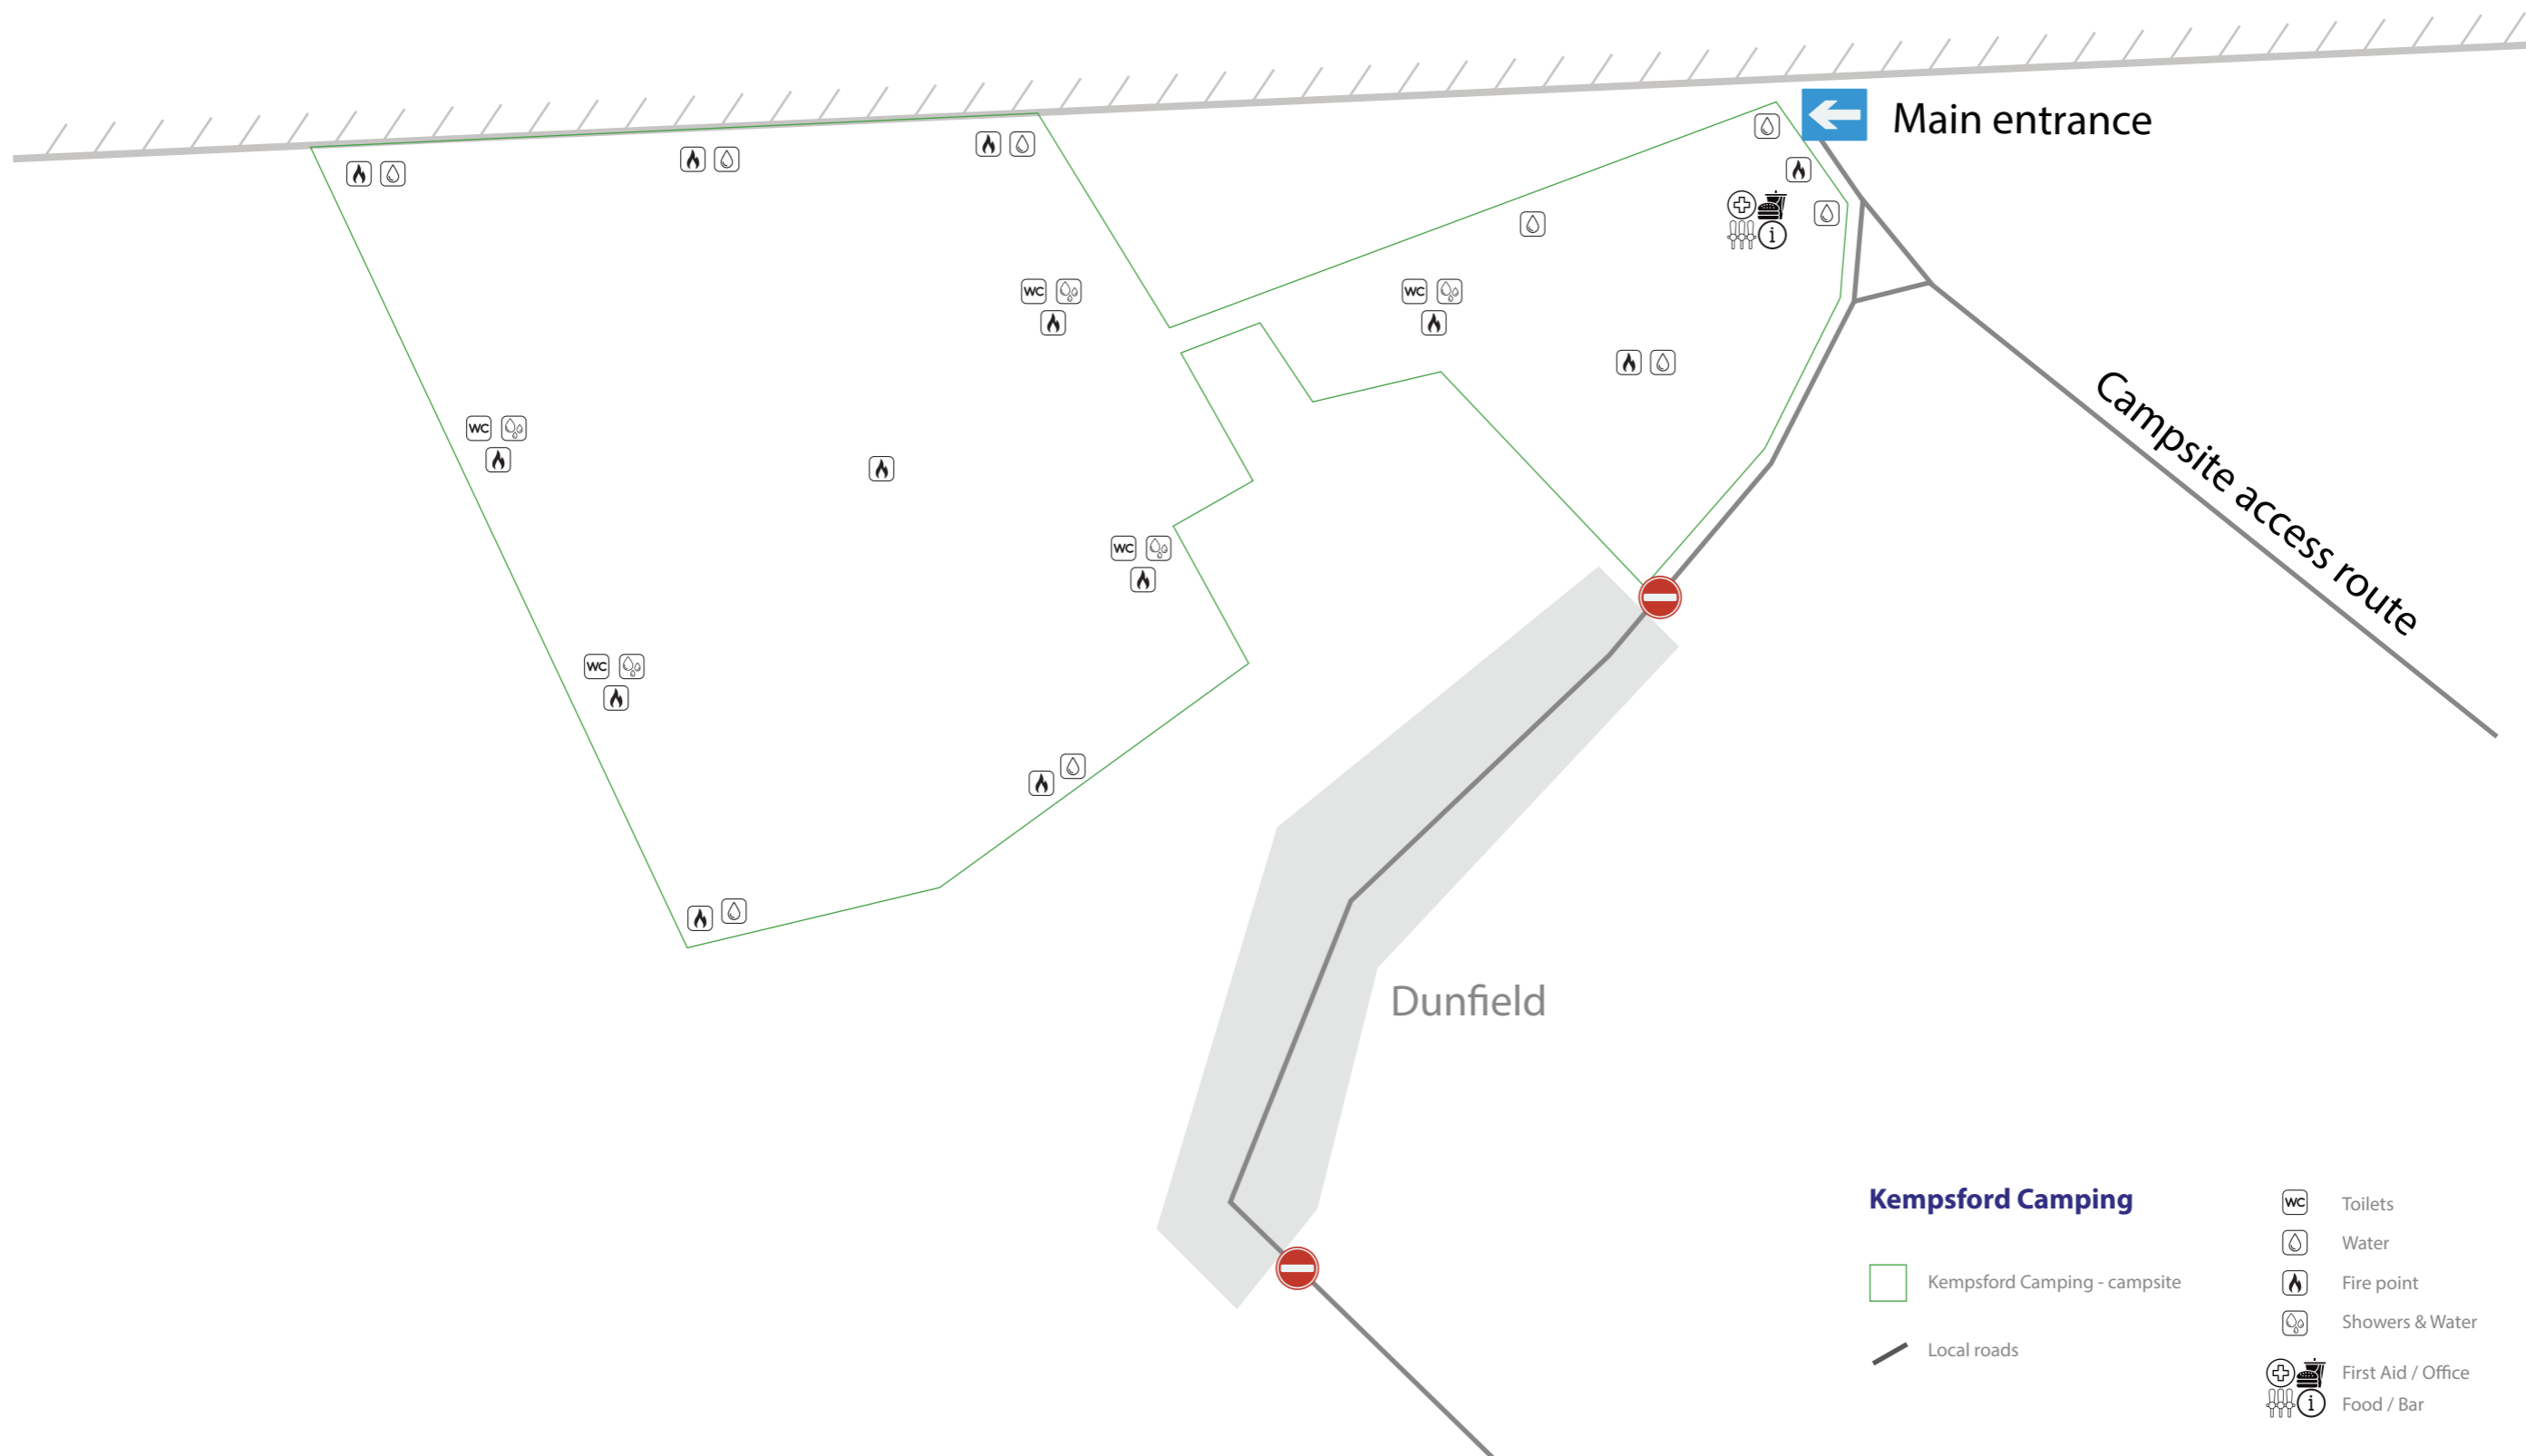

# THE ROYAL INTERNATIONAL AIR TATTOO

← Main entrance

Campsite access route

Dunfield

### Kemsford Camping

- Kemsford Camping - campsite
- Local roads

- Toilets
- Water
- Fire point
- Showers & Water
- First Aid / Office
- Food / Bar